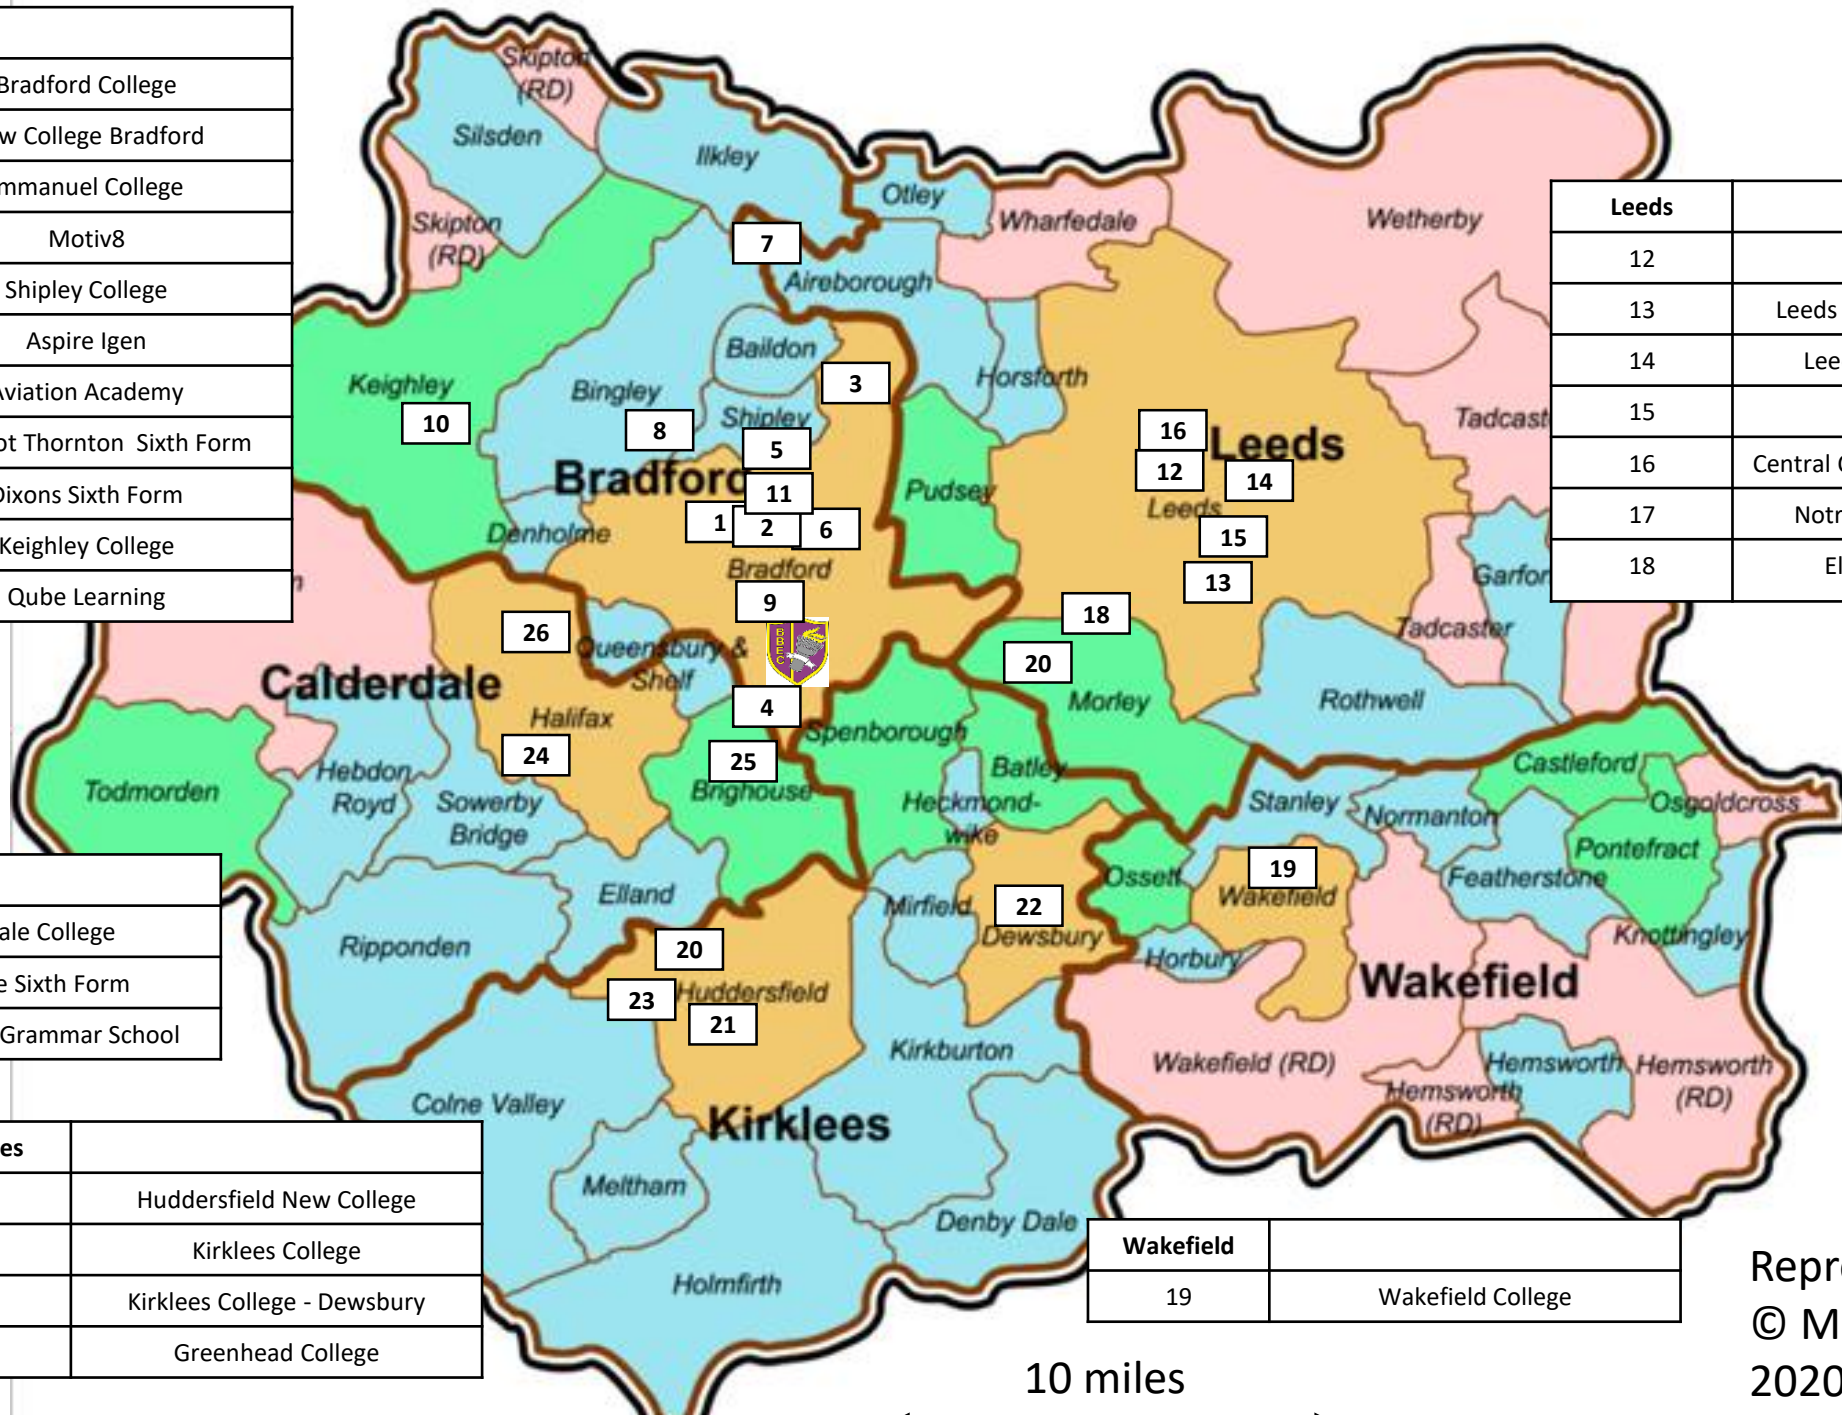

Bradford	
1	Bradford College
2	New College Bradford
3	Immanuel College
4	Motiv8
5	ShIPLEY College
6	Aspire Igen
7	Aviation Academy
8	Beckfoot Thornton Sixth Form
9	Dixons Sixth Form
10	Keighley College
11	Qube Learning

Leeds	
12	Leeds City College
13	Leeds City College – Park Lane
14	Leeds College of Building
15	Leeds UTC
16	Central College of Hair and Beauty
17	Notre Dame RC Sixth Form
18	Elliot Hudson College

Calderdale	
24	Calderdale College
25	Brighouse Sixth Form
26	North Halifax Grammar School

Kirklees	
20	Huddersfield New College
21	Kirklees College
22	Kirklees College - Dewsbury
23	Greenhead College

Wakefield	
19	Wakefield College

Representative Only.  
© Mr Ryan.  
2020